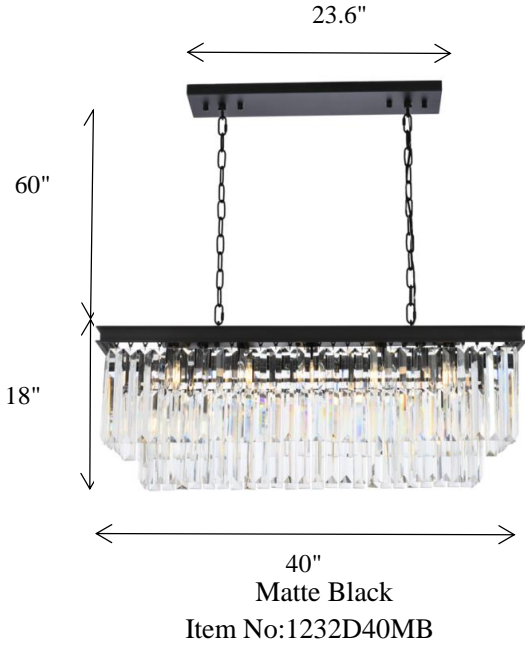

PRODUCT SPECIFICATION SHEET

Sydney collection

Sydney 12-Light Matte Black Pendant Clear Crystal

Polished Nickel
Item No:1232D40PN

Available Finishes

The Collection is composed of Chandeliers,
Pendants

Dimensions

Canopy/Backplate (in)	L23.5"*W5"*H1"
Chain/Rod Length	60"
Length	40"
Width	14"
Height	18"
Maximum Height	78"

Specifications

Finish	2 Finishes
Material	Iron and Crystal
Crystal Color	Clear
Type	Pendant
Hanging Device	Chain
Voltage	110-125V
Dimmable	YES
Warranty	1 Year Limited
Shipment Type	Small Parcel

Bulb / Socket

Socket Type	E12
Number of Lights	12
Wattage/Bulb	40W
Included	No

Installation

Indoor/Outdoor	Indoor
Dry/Wet/Damp	Dry
Weight	80.8 LBS
Wire Length	144"
Safety Rating	UL Listed